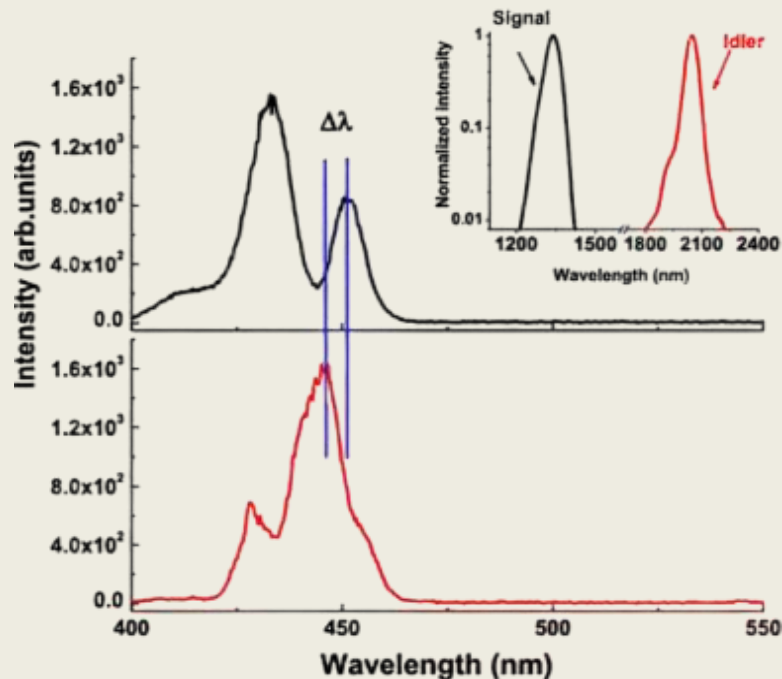

COMPREHENSIVE MONITORING SOLUTIONS

We specialize in the installation and maintenance of advanced monitoring facilities in strategic geographies. Our services are designed to provide real-time insights and control over your satellite network, ensuring optimal performance and uninterrupted connectivity.

KEY SERVICES

■ SIGNAL POWER MONITORING

Our signal power monitoring solutions ensure that your satellite signals maintain the required strength for reliable communication. We continuously track signal power levels, identifying and mitigating any issues that may arise.

■ BEAM MONITORING

We offer precise beam monitoring to guarantee that your satellite beams are accurately targeted. This service helps in maintaining the integrity of your communication links, minimizing the risk of signal degradation.

■ SPECTRUM MONITORING

Spectrum monitoring is crucial for identifying and managing the use of frequency bands. Our advanced systems detect any unauthorized use or interference within your allocated spectrum, allowing you to take corrective actions promptly.